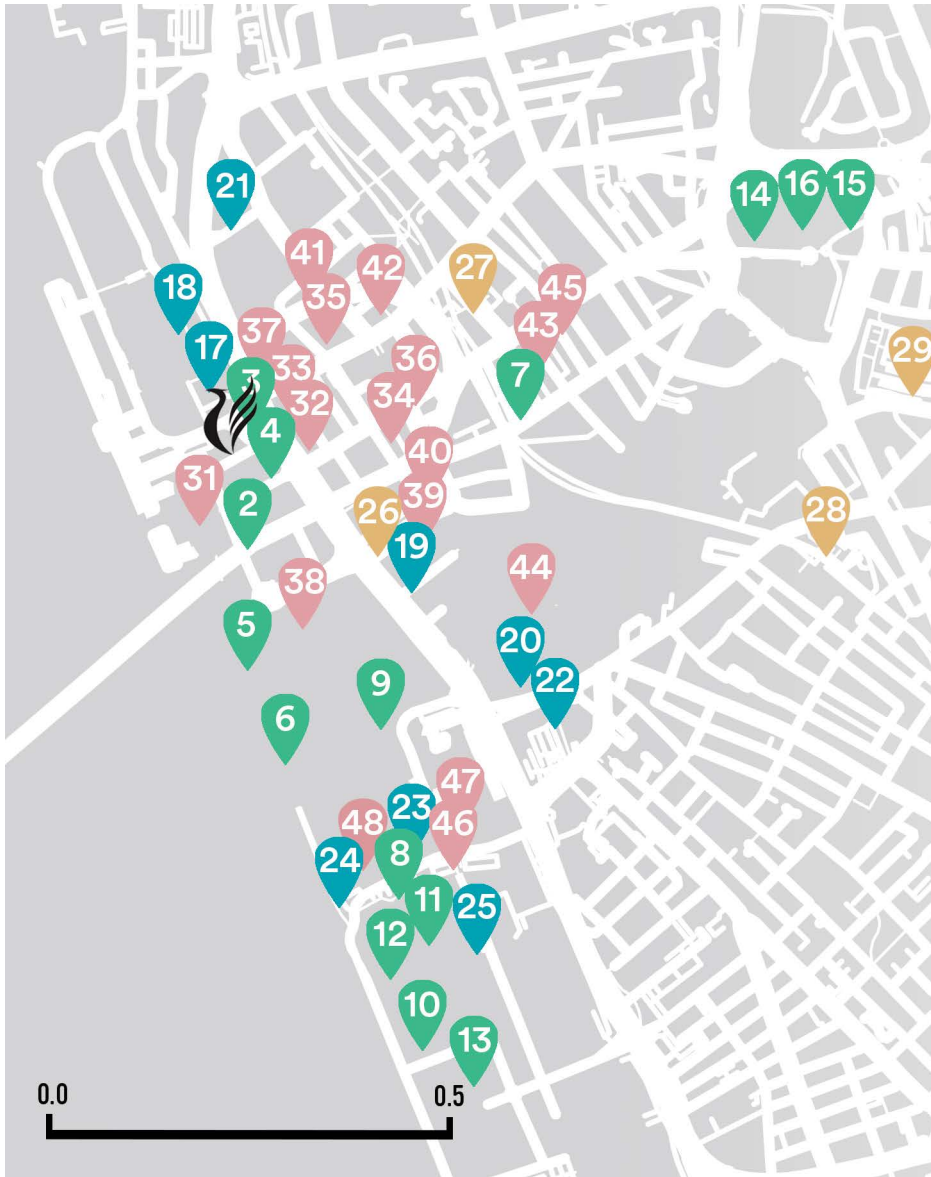

### ATTRACTIONS/VENUES

- 1 THE VENUE
- 2 THE WATERFRONT 0.1
- 3 RLB360 0.0
- 4 BRITISH MUSIC EXPERIENCE 0.1
- 5 MUSEUM OF LIVERPOOL 0.2
- 6 THE TATE GALLERY 0.4
- 7 THE CAVERN CLUB 0.4
- 8 ROYAL ALBERT DOCK 0.5
- 9 MERSEYSIDE MARITIME MUSEUM 0.5
- 10 ACC LIVERPOOL 0.6
- 11 WHEEL OF LIVERPOOL 0.7
- 12 M&S BANK ARENA 0.7
- 13 EXHIBITION CENTRE 0.8
- 14 WORLD MUSEUM 0.8
- 15 WALKER ART GALLERY 0.8
- 16 CENTRAL LIBRARY 0.8

### HOTELS

- 17 CROWNE PLAZA 0.1
- 18 MALMAISON 0.2
- 19 TRAVELODGE 0.3
- 20 HILTON CITY CENTRE 0.4
- 21 RADISSON BLU 0.4
- 22 IBIS 0.7
- 23 PREMIER INN 0.7
- 24 HOLIDAY INN 0.7
- 25 JURYS INN 0.8

### TRANSPORT LINKS

- 26 JAMES ST STATION 0.3
- 27 MOORFIELDS STATION 0.4
- 28 CENTRAL STATION 0.8
- 29 LIME ST STATION 0.9
- 30 LIVERPOOL AIRPORT 8.0

ALL DISTANCES IN MILES  
FROM THE VENUE AS WALKED