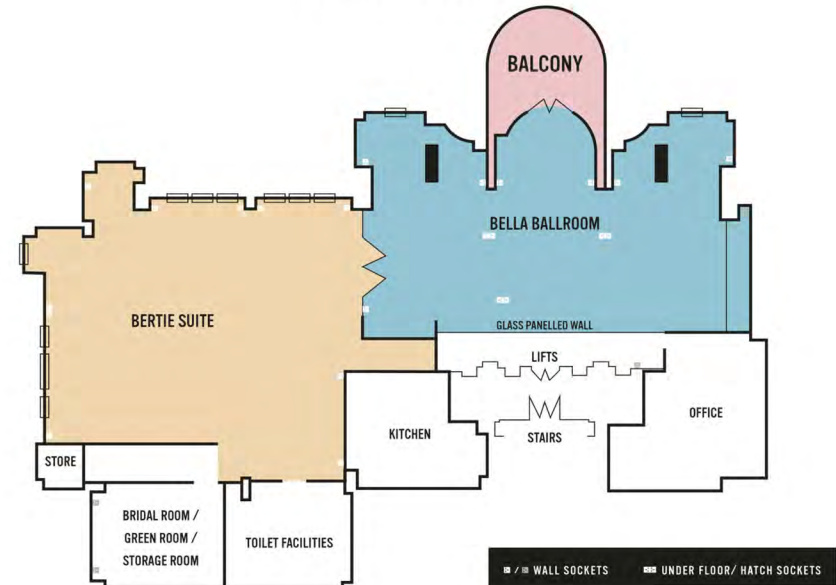

FLOORPLANS/POWERPOINTS

OUR EVENT MANAGERS WOULD LOVE TO SHOW YOU AROUND OUR UNIQUE VENUE

0151 559 1950 | events@royalliverbuildingvenue.co.uk | royalliverbuildingvenue.co.uk

Our packages are a suggestion of what we can provide for your event. We can tailor these to suit your exact requirements and will always try to accommodate event budgets where possible. Please don't hesitate to speak to our events team for more information.