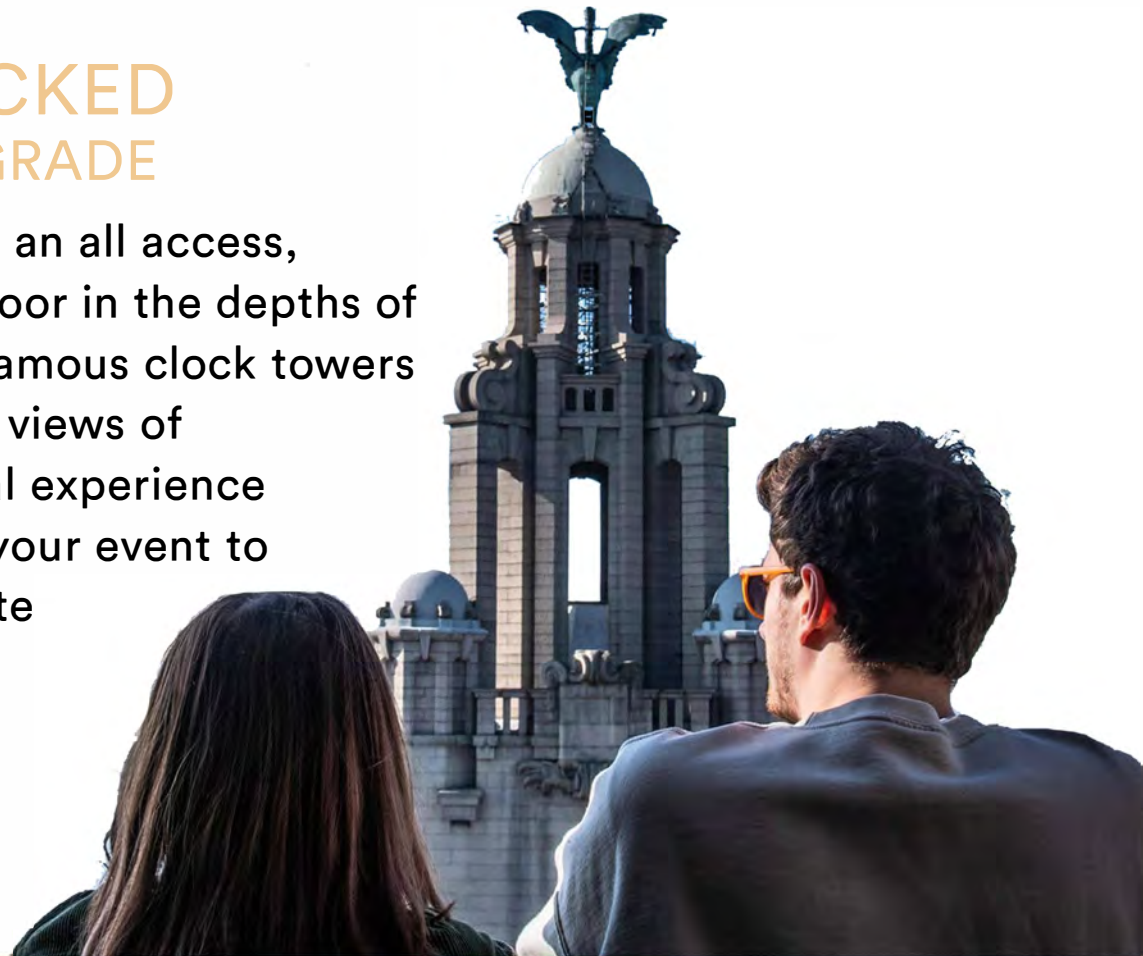

PRICES AVAILABLE ON REQUEST