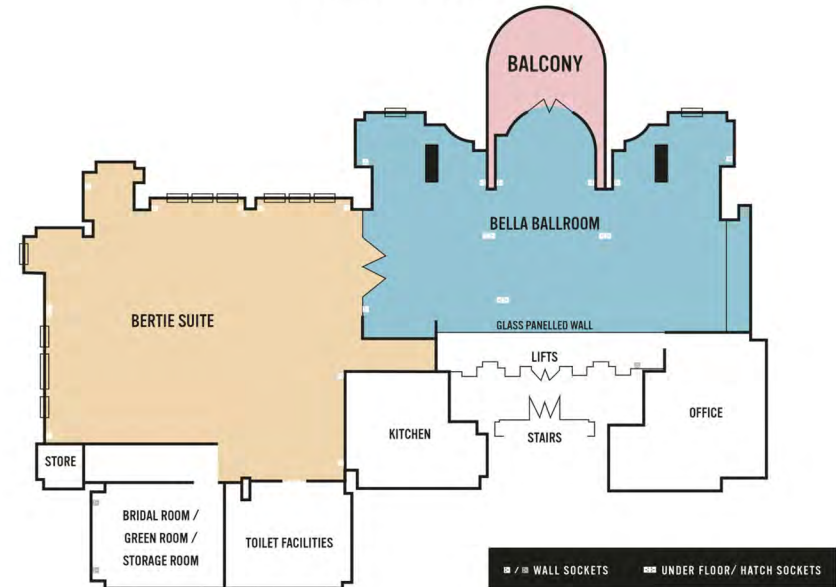

Arrival drink: Glass of Prosecco | Bottled Beer

A selection of four canapés per guest tray served around the room

Bar facilities available for account tabs or cash and card payment bar service

Access to step out and enjoy waterfront views from the private balcony terrace

ALL DISTANCES IN MILES
FROM THE VENUE AS WALKED

ROYAL LIVER BUILDING

THE VENUE

TECHNICAL INFORMATION

VENUE CAPACITIES

FLOORPLANS/POWERPOINTS

OUR EVENT MANAGERS WOULD LOVE TO SHOW YOU AROUND OUR UNIQUE VENUE