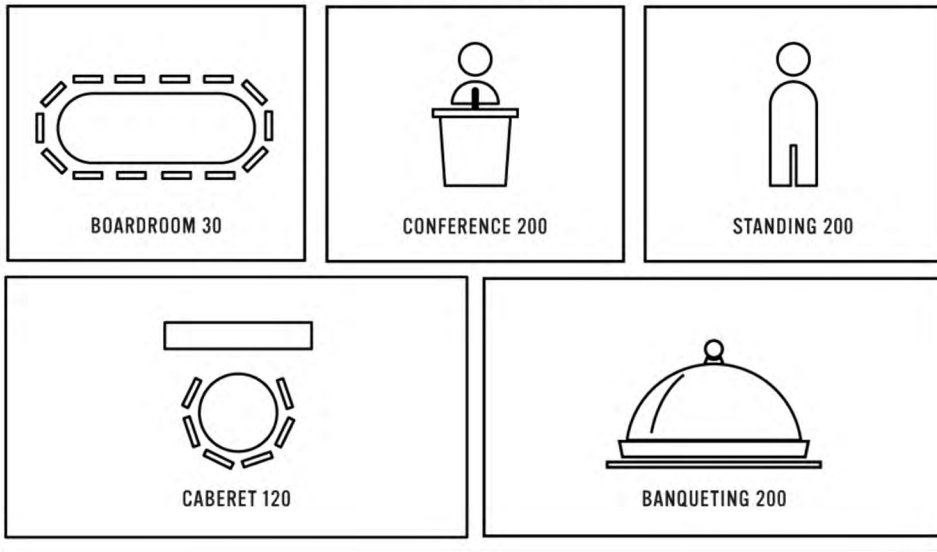

ALL DISTANCES IN MILES
FROM THE VENUE AS WALKED

ROYAL LIVER BUILDING

THE VENUE

TECHNICAL INFORMATION

VENUE CAPACITIES

FLOORPLANS/POWERPOINTS

OUR EVENT MANAGERS WOULD LOVE TO SHOW YOU AROUND OUR UNIQUE VENUE