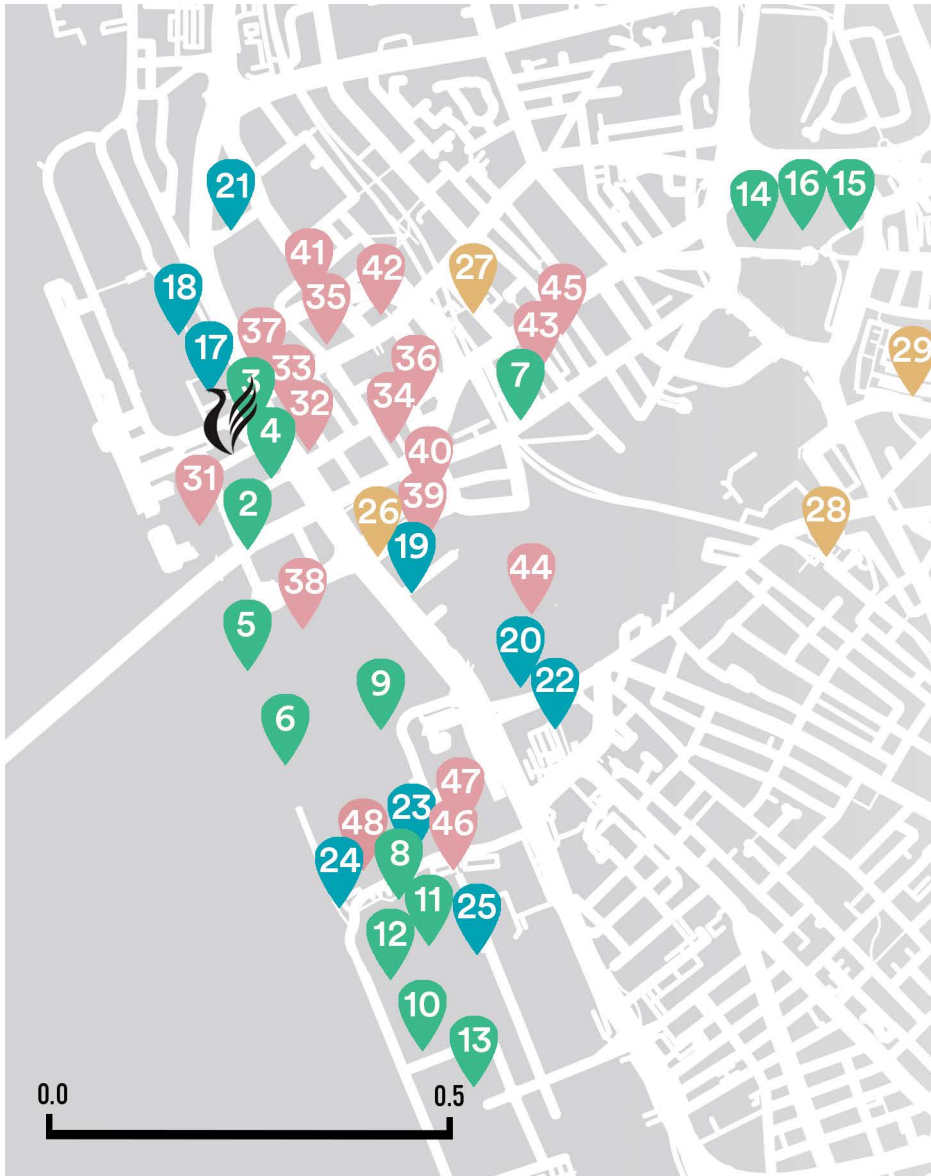

Visit RLB360.com

PRICES AVAILABLE ON REQUEST

ROYAL LIVER BUILDING THE VENUE

THE HEART OF LIVERPOOL

ATTRACTIONS/VENUES

- 1 THE VENUE
- 2 THE WATERFRONT 0.1
- 3 RLB360 0.0
- 4 BRITISH MUSIC EXPERIENCE 0.1
- 5 MUSEUM OF LIVERPOOL 0.2
- 6 THE TATE GALLERY 0.4
- 7 THE CAVERN CLUB 0.4
- 8 ROYAL ALBERT DOCK 0.5
- 9 MERSEYSIDE MARITIME MUSEUM 0.5
- 10 ACC LIVERPOOL 0.6
- 11 WHEEL OF LIVERPOOL 0.7
- 12 M&S BANK ARENA 0.7
- 13 EXHIBITION CENTRE 0.8
- 14 WORLD MUSEUM 0.8
- 15 WALKER ART GALLERY 0.8
- 16 CENTRAL LIBRARY 0.8

HOTELS

- 17 CROWNE PLAZA 0.1
- 18 MALMAISON 0.2
- 19 TRAVELODGE 0.3
- 20 HILTON CITY CENTRE 0.4
- 21 RADISSON BLU 0.4
- 22 IBIS 0.7
- 23 PREMIER INN 0.7
- 24 HOLIDAY INN 0.7
- 25 JURYS INN 0.8

TRANSPORT LINKS

- 26 JAMES ST STATION 0.3
- 27 MOORFIELDS STATION 0.4
- 28 CENTRAL STATION 0.8
- 29 LIME ST STATION 0.9
- 30 LIVERPOOL AIRPORT 8.0

BARS AND RESTAURANTS

- 31 MATOU PAN ASIAN 0.1
- 32 OH ME OH MY 0.1
- 33 MA BOYLE'S 0.1
- 34 MOWGLI 0.2
- 35 MARCO PIERRE WHITE 0.2
- 36 GINO D'CAMPO 0.3
- 37 PANORMIC 34 0.3
- 38 BRASCO LOUNGE 0.3
- 39 ALL BAR ONE 0.3
- 40 THE ALCHEMIST 0.3
- 41 TRATTORIA 51 0.3
- 42 FAZENDA 0.3
- 43 DASH 0.4
- 44 CHAOPRAYA 0.5
- 45 JAM BAR 0.6
- 46 MILLER AND CARTER 0.6
- 47 REVOLUTION 0.7
- 48 SMUGGLERS COVE 0.7

ALL DISTANCES IN MILES
FROM THE VENUE AS WALKED

ROYAL LIVER BUILDING

THE VENUE

TECHNICAL INFORMATION

VENUE CAPACITIES

FLOORPLANS/POWERPOINTS

OUR EVENT MANAGERS WOULD LOVE TO SHOW YOU AROUND OUR UNIQUE VENUE